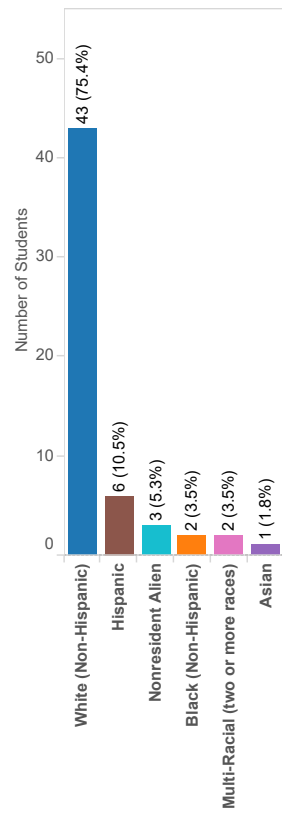

Specializations Demographics

Academic Term
Fall 2019

Effective Time Point
 Census Date
 End of Term

Total Enrollment
57

Specialization College Ag, Food and Environment	Specialization Department Landscape Architecture			
Specialization All	Specialization Short All	Specialization Level All	Specialization Priority All	Fully Online Program Flag All
Degree Program Type All	Qualification Level All	Degree BS in Landscape Architecture	Degree Short All	Degree Priority All
Is Honors Student All	Classification All	Ethnicity Cpe All	Gender All	

Ethnicity

Classification

Pell

Honors

Gender

First Generation

Residency

International