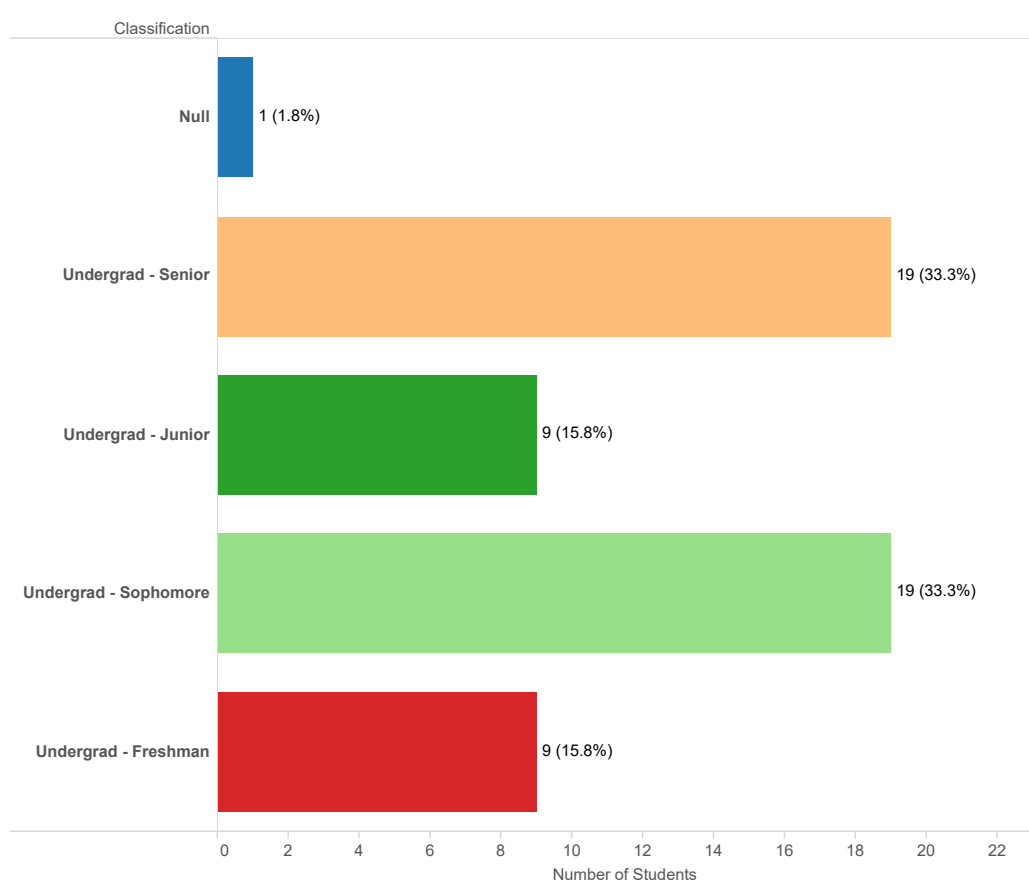

Specializations Demographics

Academic Term
Fall 2019

Effective Time Point
 Census Date
 End of Term

Total Enrollment
57

Specialization College Ag, Food and Environment	Specialization Department Landscape Architecture			
Specialization All	Specialization Short All	Specialization Level All	Specialization Priority All	Fully Online Program Flag All
Degree Program Type All	Qualification Level All	Degree BS in Landscape Architecture	Degree Short All	Degree Priority All
Is Honors Student All	Classification All	Ethnicity Cpe All	Gender All	

Ethnicity

Classification

Pell

Honors

Gender

First Generation

Residency

International