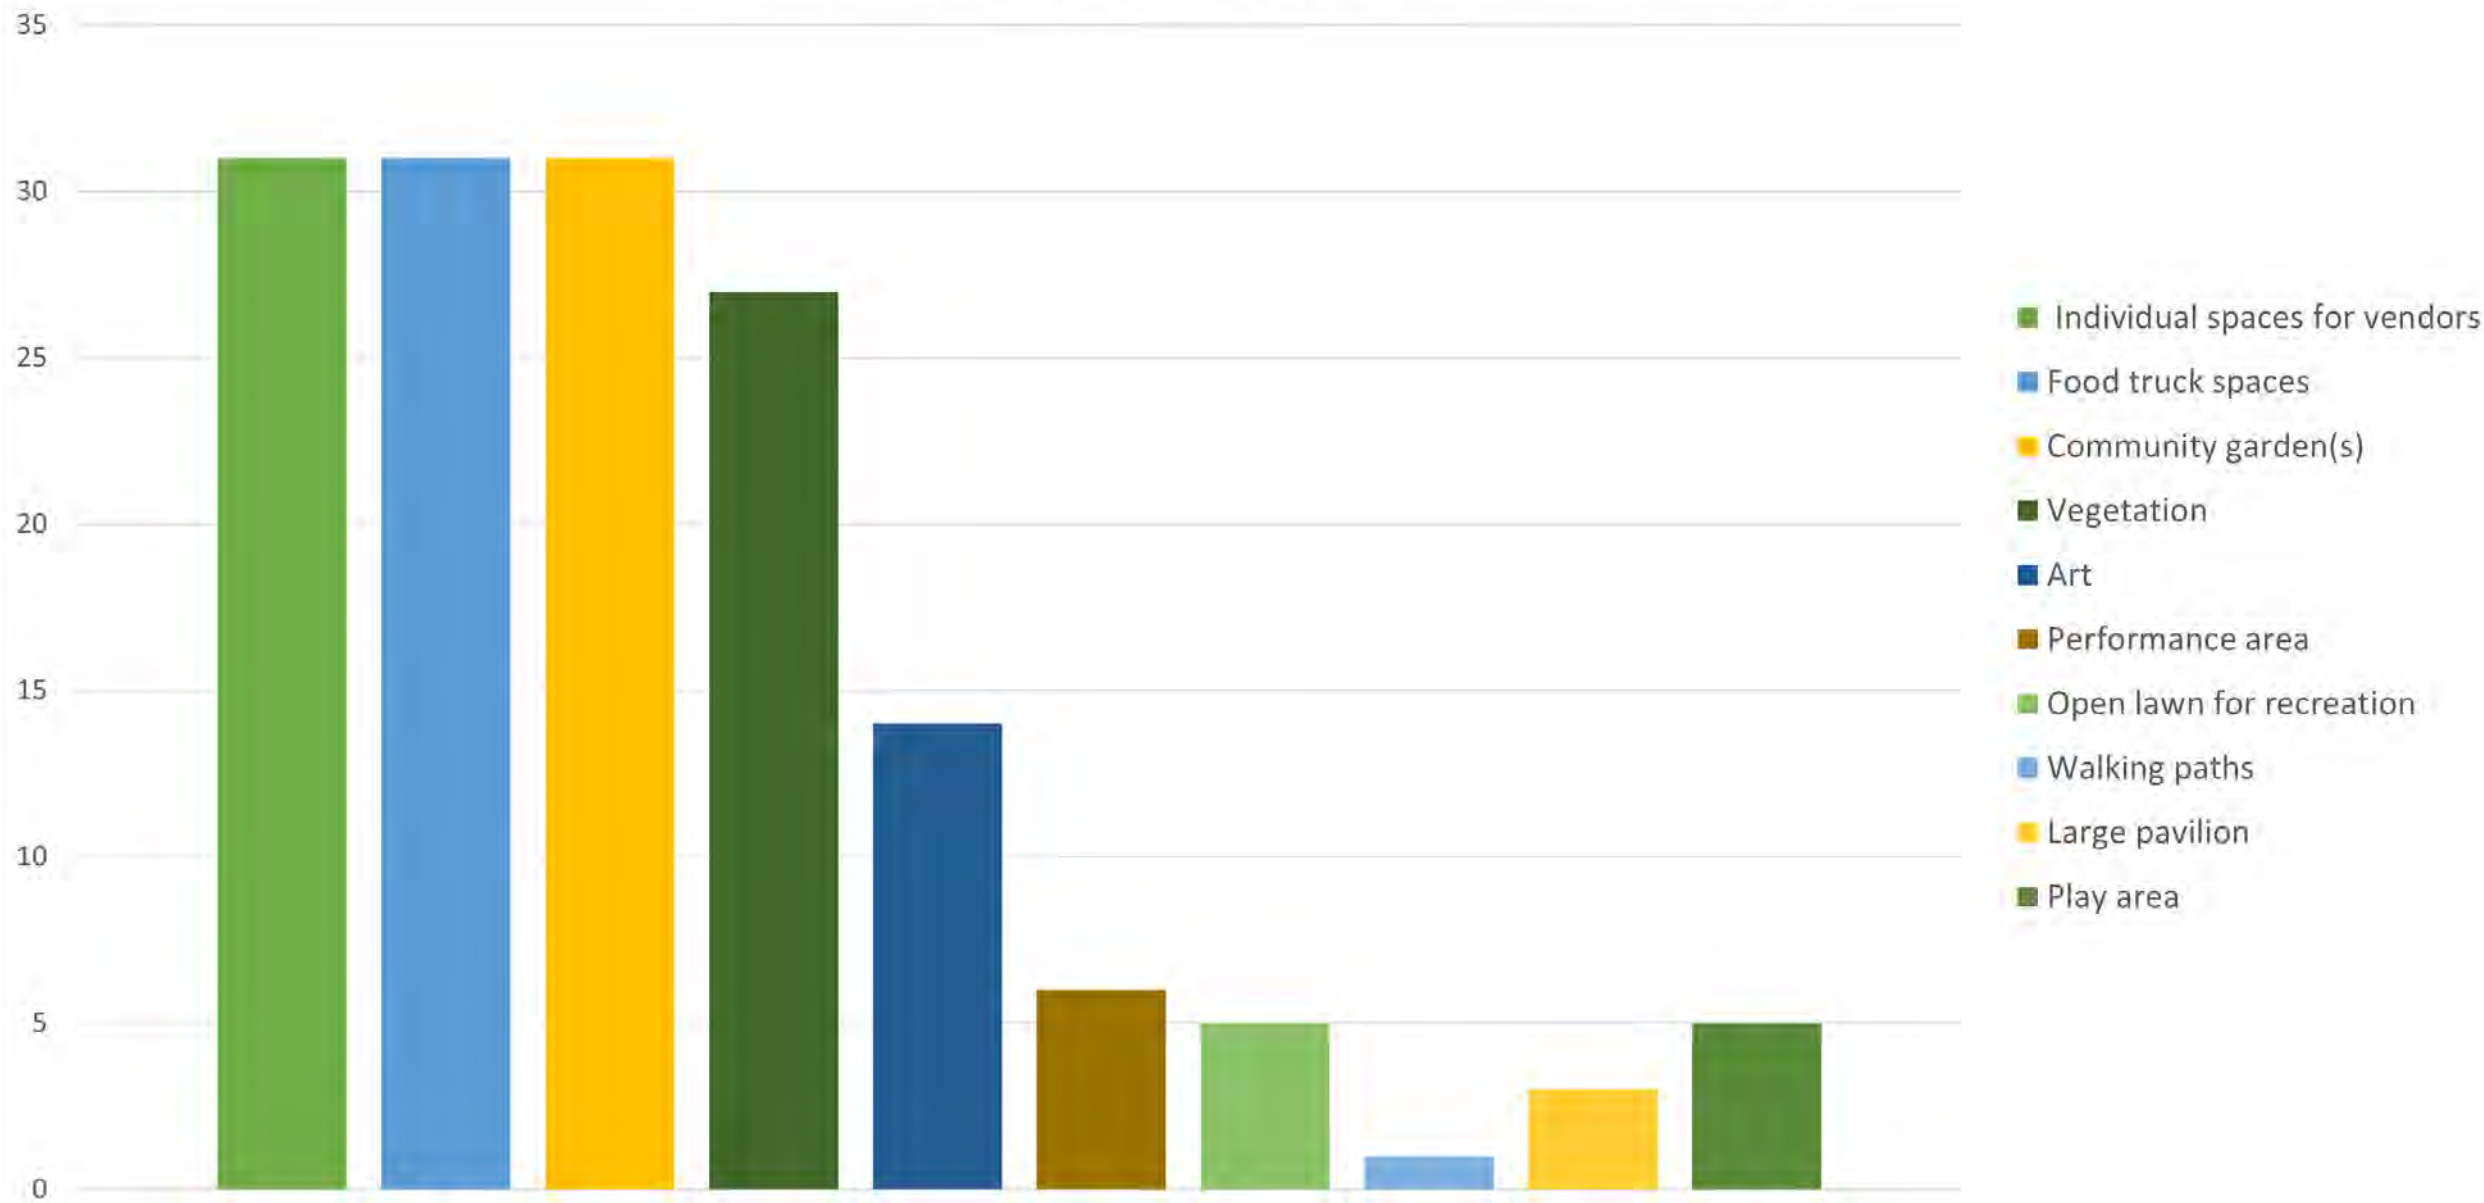

# Seeds of the Future Farmer's Market

Felix Lowery

W SOUTH ST

W WATER ST

0.0000

# What ideas should we consider for the farmer's market?

Nature play

Mediatiaon labyrinth

Community garden

Stage and lawn

Bioretention with boardwalk

Main pavilion area

100'